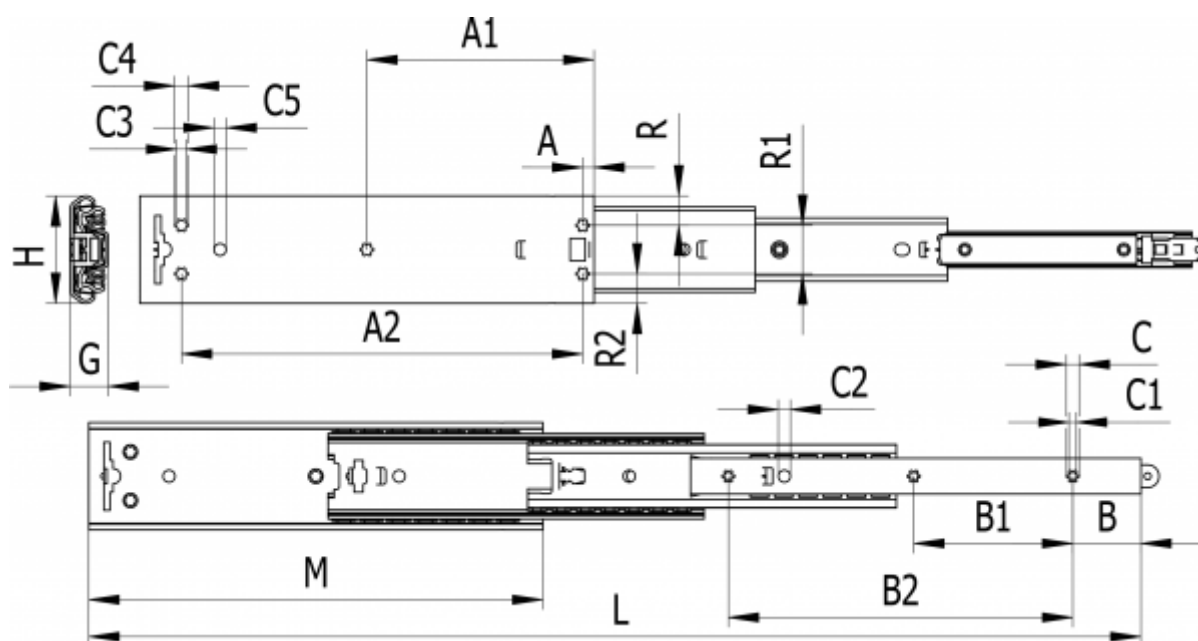

Article number: 11111M32

Description: Thomas Regout Telescopic Slide 11111M32 CONDOR, 4-piece
Length 300 mm / load cap. 80 kg / extension 395 mm

Measures

A = 7.5	C2 = 8	M = 300
A1 = 150	C3 = 6.5	R = 19.45
A2 = 265	C4 = 9.5	R1 = 32.02
B = 45	C5 = 8	R2 = 19.45
B1 = 105	G = 25.1	
B2 = 227.5	H = 70.9	
C = 8.1	L = 395	
C1 = 5.1	Load capacity = 80	